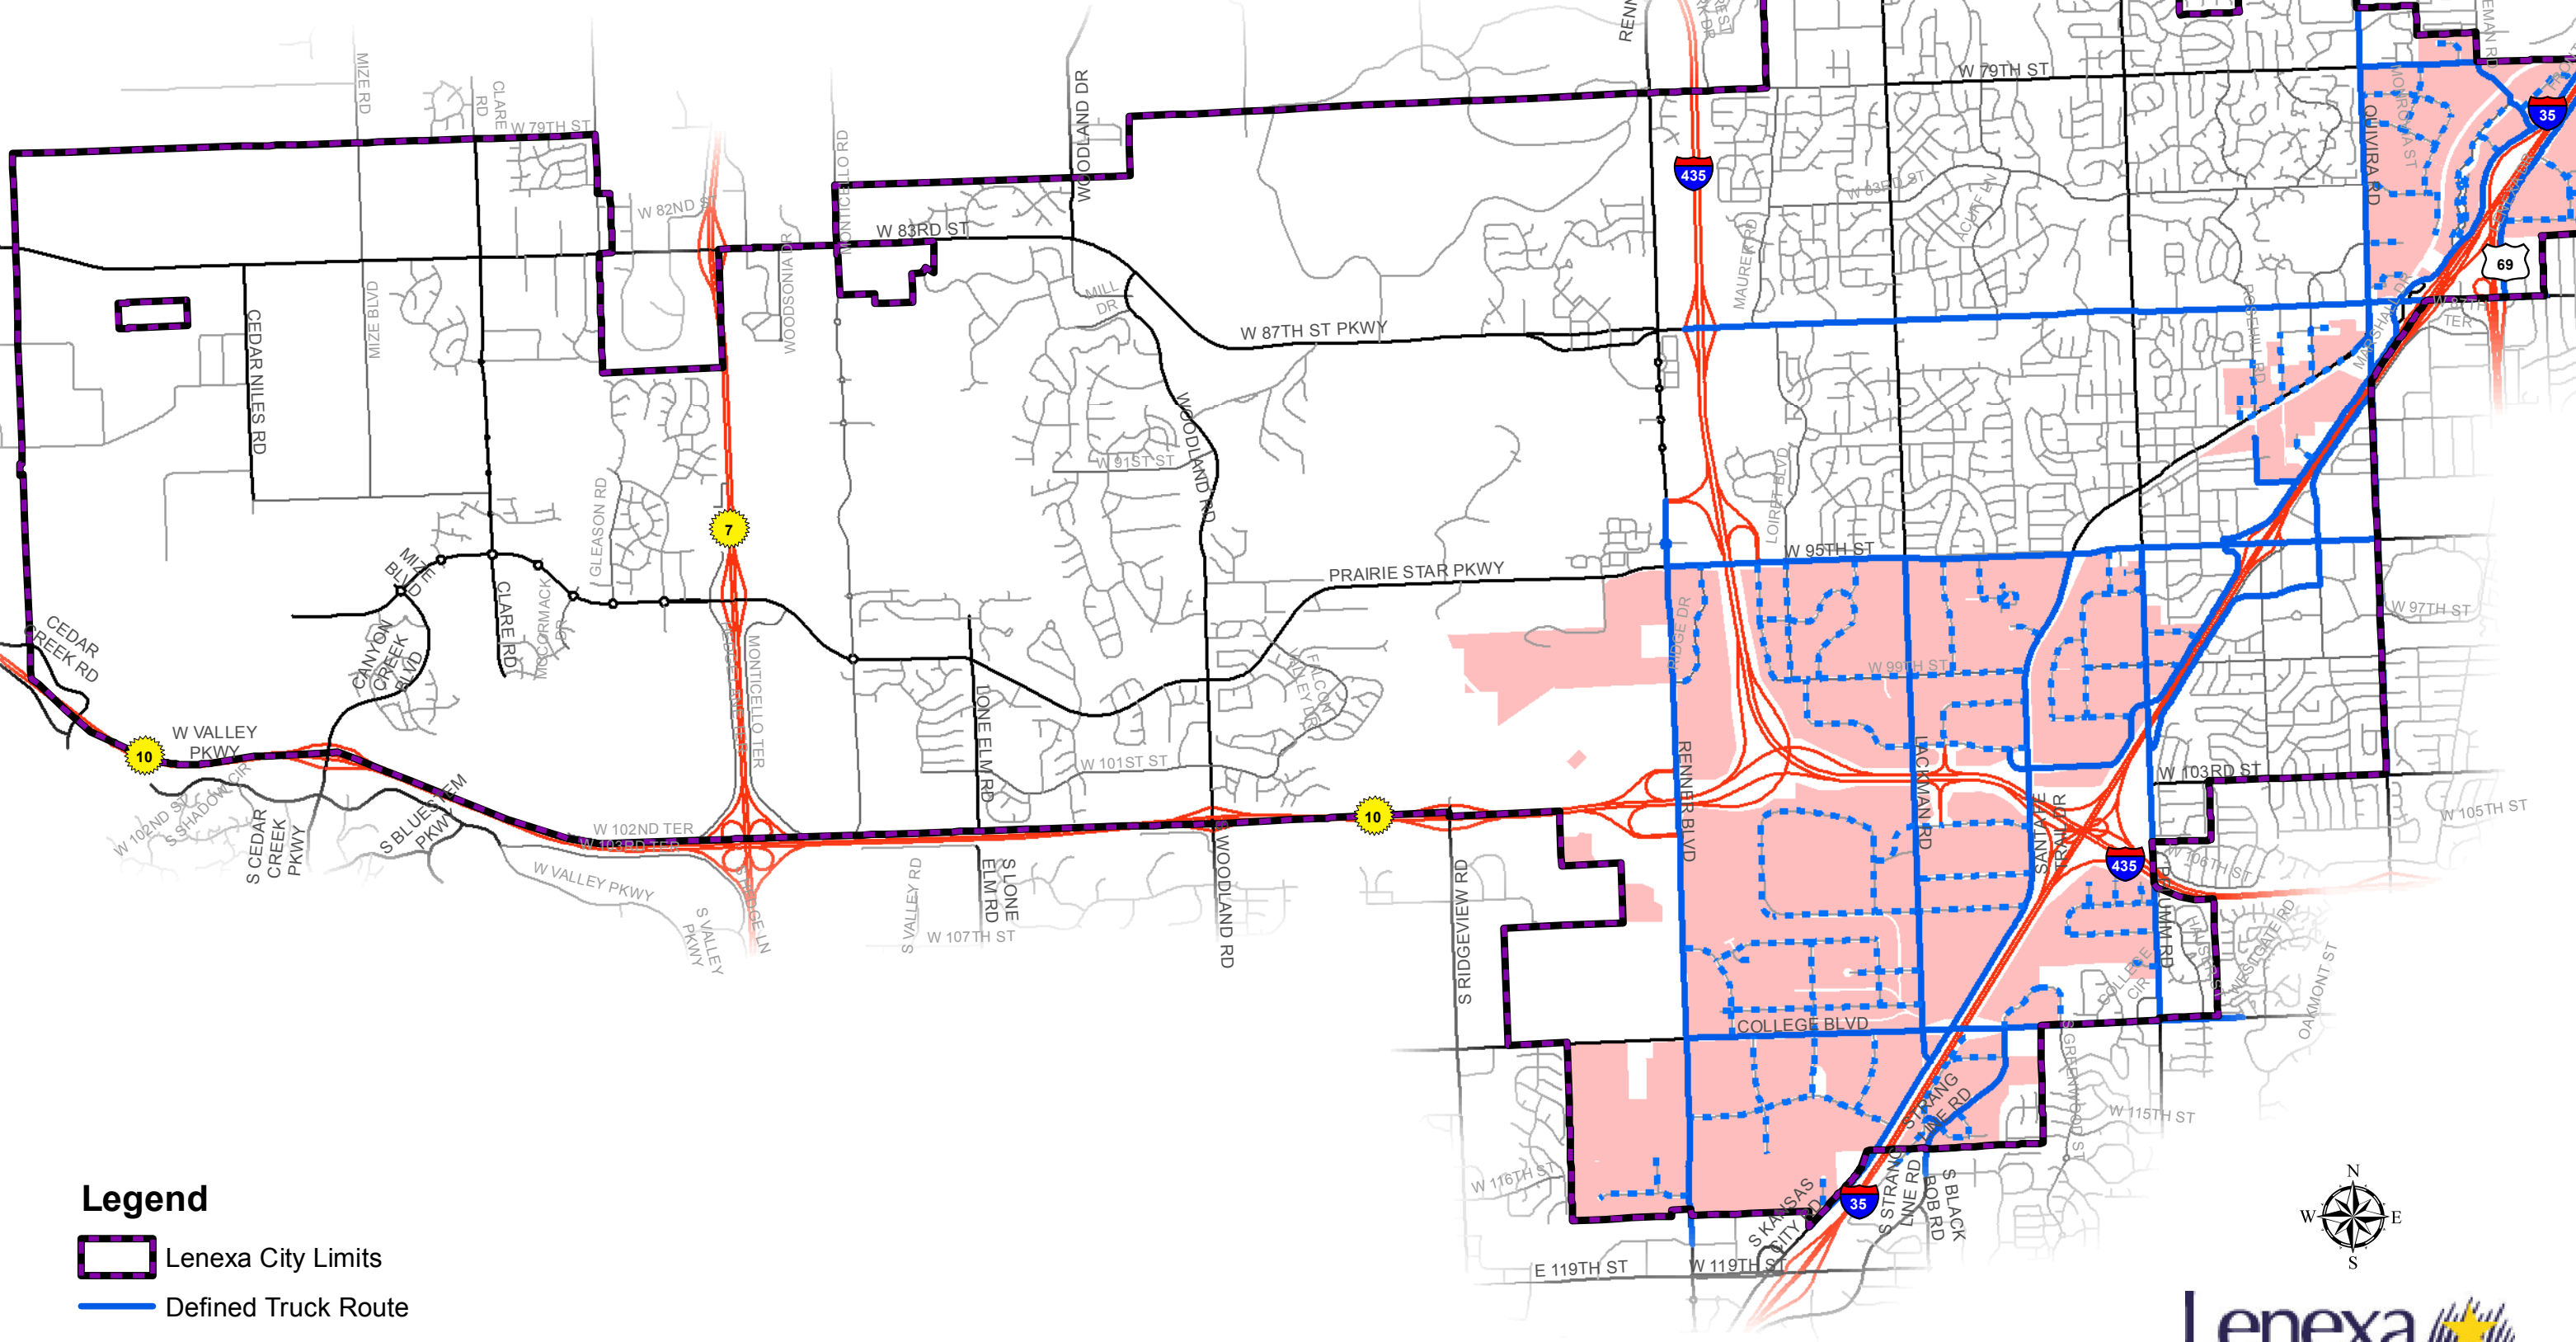

Truck Routes Lenexa, KS

Legend

-  Lenexa City Limits
-  Defined Truck Route
-  Industrial Area Street (Trucks Permitted)
-  Industrial Zoning

The information contained in this map document is provided and maintained by various individuals representing a number of agencies, municipal governments, and state and federal agencies. No guarantee is given as to the accuracy or currency of any of the data. Therefore, in no event shall the City of Lenexa, KS nor Johnson County, KS be liable for any special, indirect, or consequential damages or any damages whatsoever resulting from loss of use, data, or profits, whether in an action of contract, negligence, or other action, arising out of or in connection with the use of the information herein provided. For further information, please call 913-477-7500 OR email GISWORKREQUEST@LENEXA.COM

Created: 8/8/2013

Author: mstom